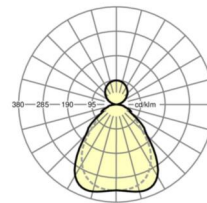

MECHANICS

Housing colour	silver grey/white aluminium RAL 9006
Dimensions (LxWxDxH)	1250mm x 321mm x 24mm
Weight (net)	4.9kg
Type of installation	Pendant individual mounting, Pendant light strip mounting

Dimensions

L	1250 mm	Length
B	321 mm	Width
H	24 mm	Height
A1	700 mm	Mounting distance single mounting
P min	150 mm	Minimum suspension length
P max	1900 mm	Maximum suspension length

DEEP-LINK

<https://www.regiolux.de/en/article/46202026175>